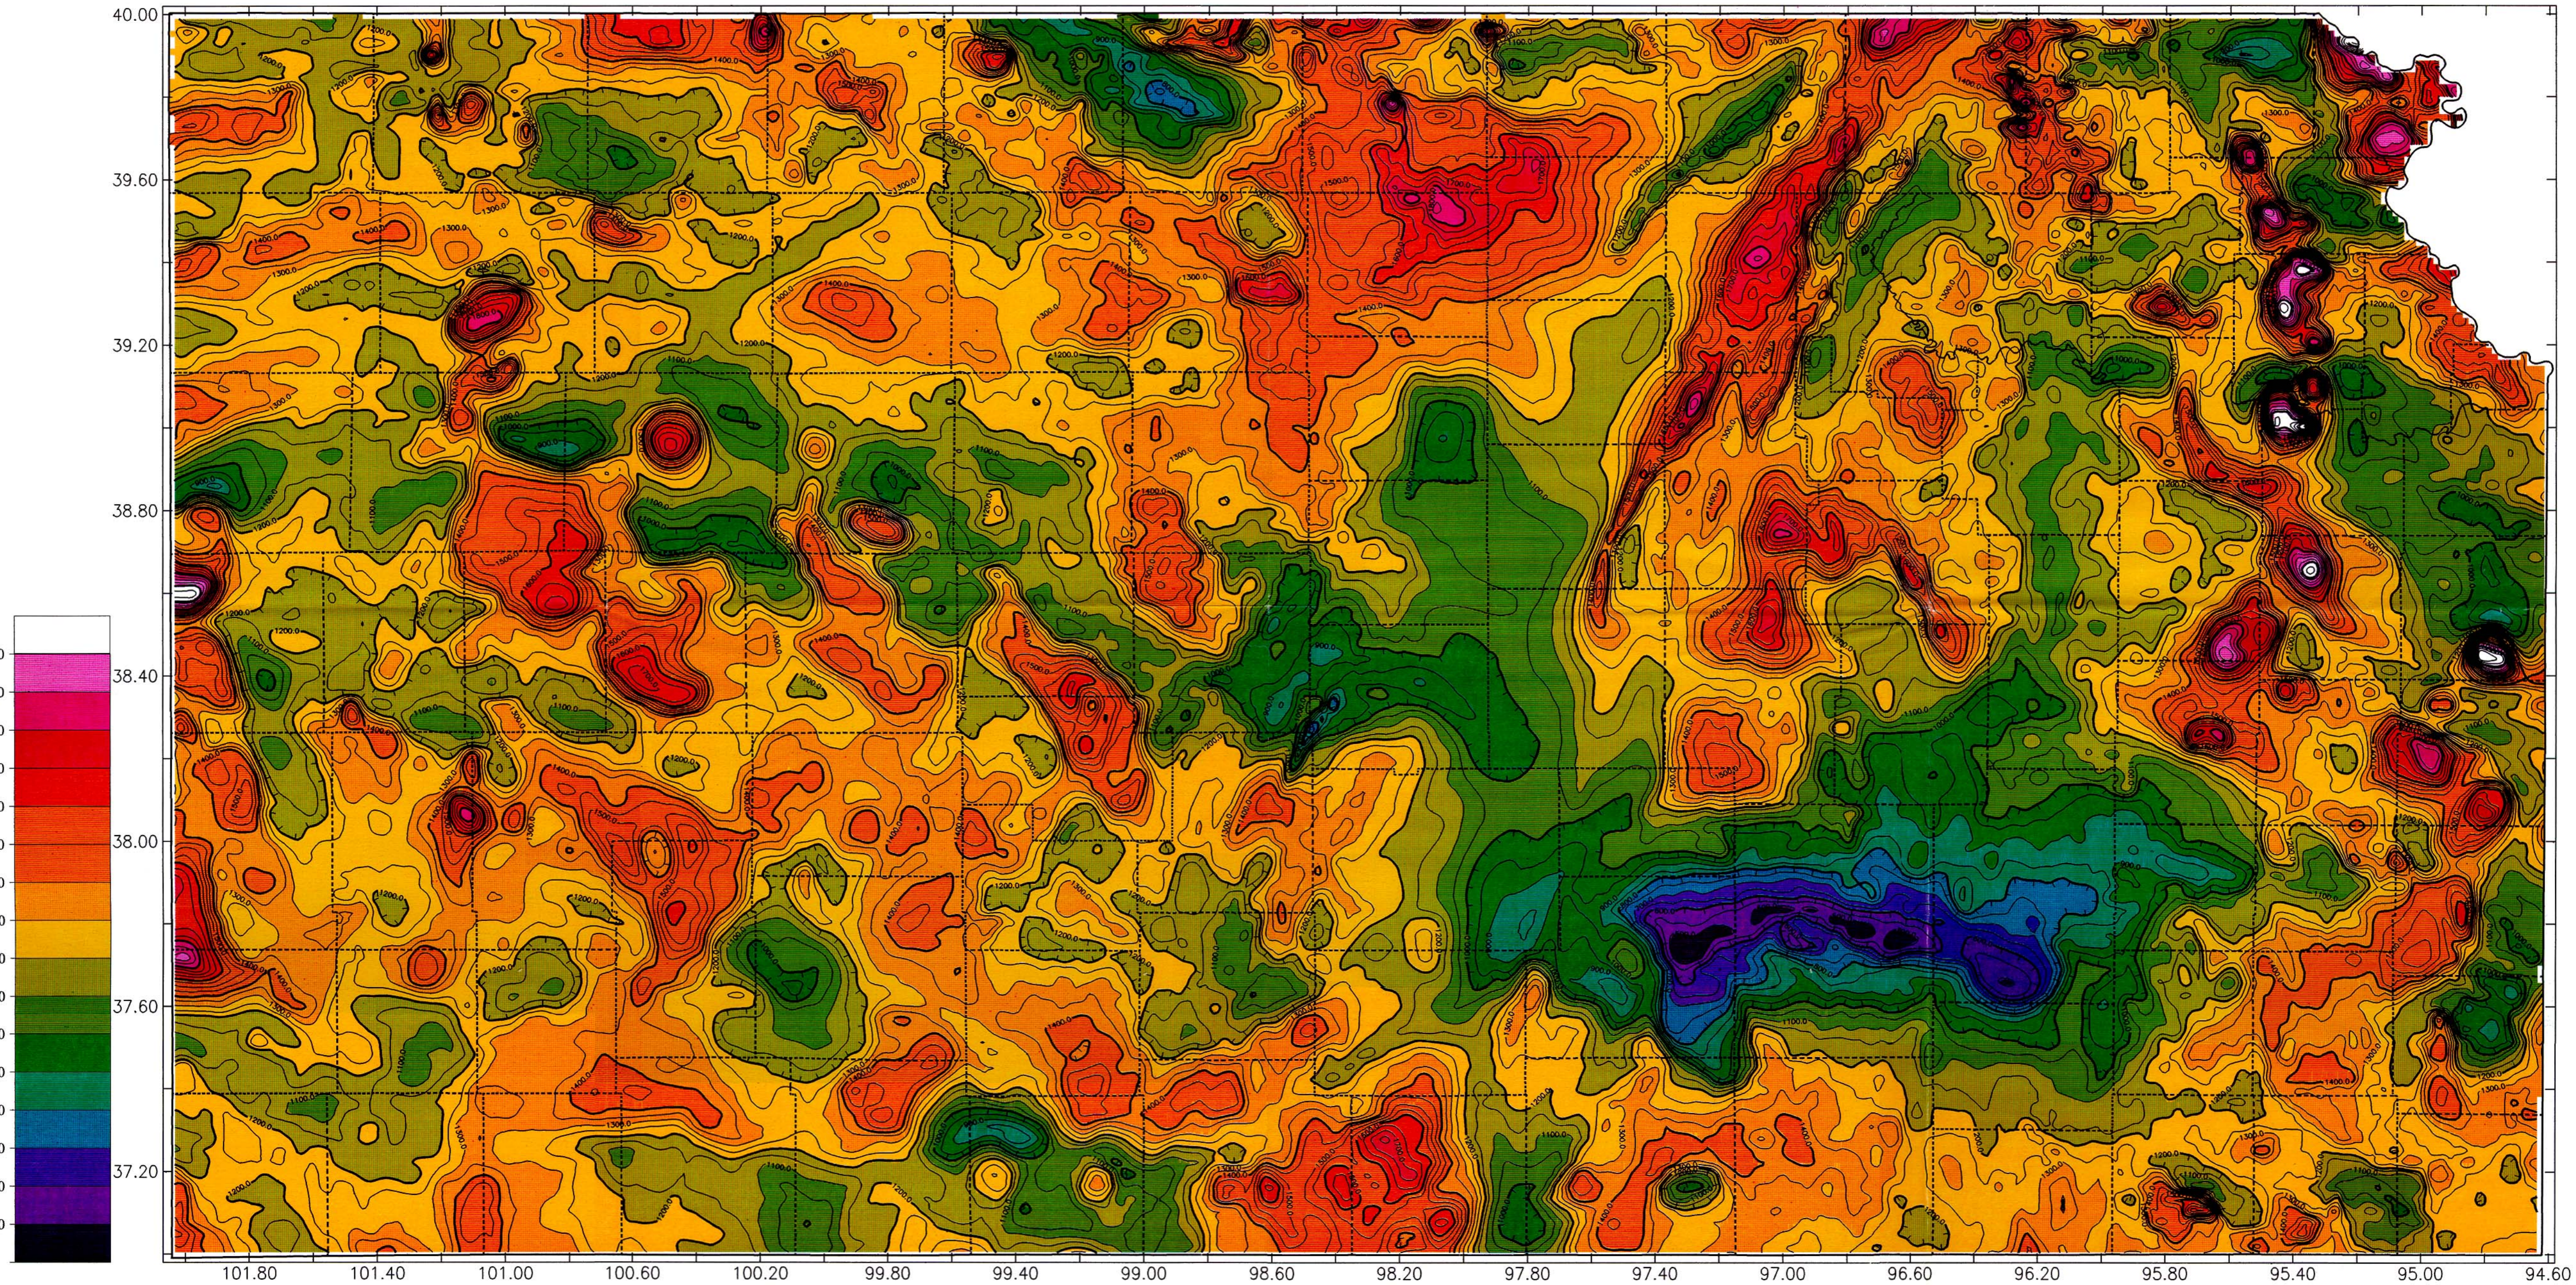

Aeromagnetic map of Kansas

Harold Yarger

Contour interval is 50 gammas