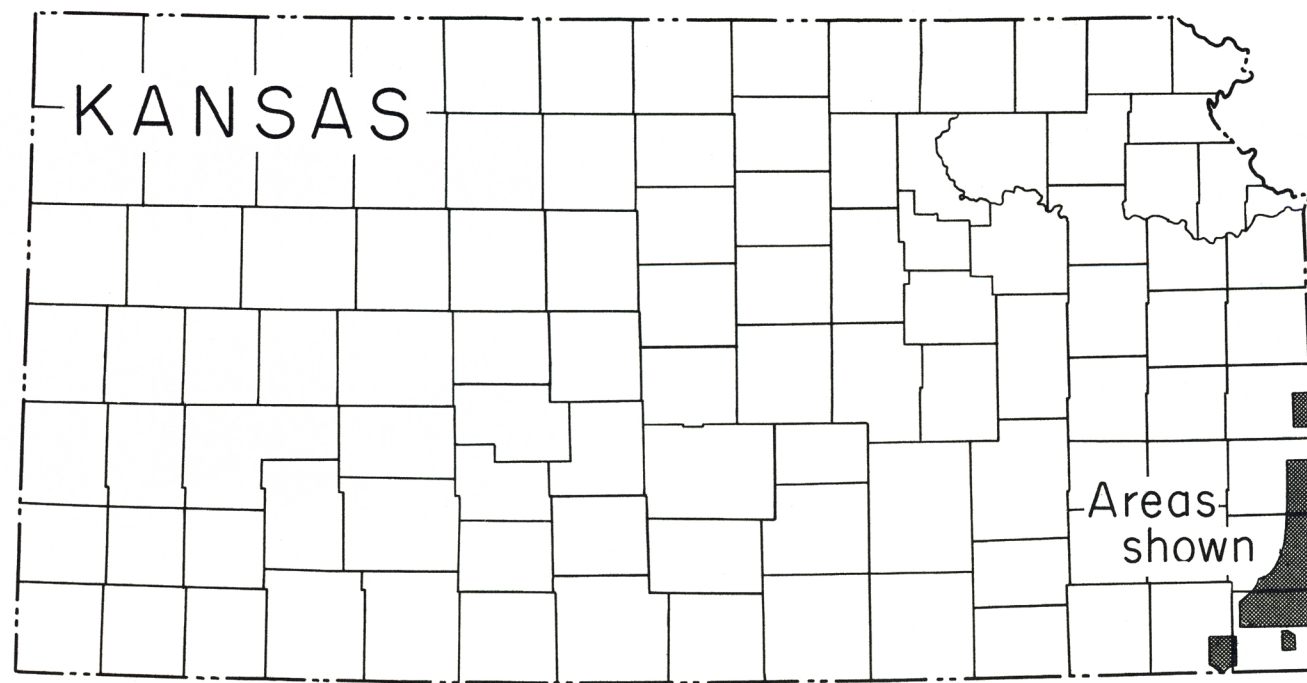

AREAS OF COAL STRIP MINES IN SOUTHEASTERN KANSAS

as of January 1, 1946

State Geological Survey
of Kansas

by G. E. Abernathy

Bulletin 64, Part 4
Plate 1

EXPLANATION

- Mulberry coal bed
- Mulky coal bed
- Bevier coal bed
- Croweburg coal bed
- Mineral coal bed
- Weir-Pittsburg coal bed
- Rowe coal bed
- Columbus coal bed

- drag line
- pyrite concentrating plant
- stripping shovel
- coal washing plant