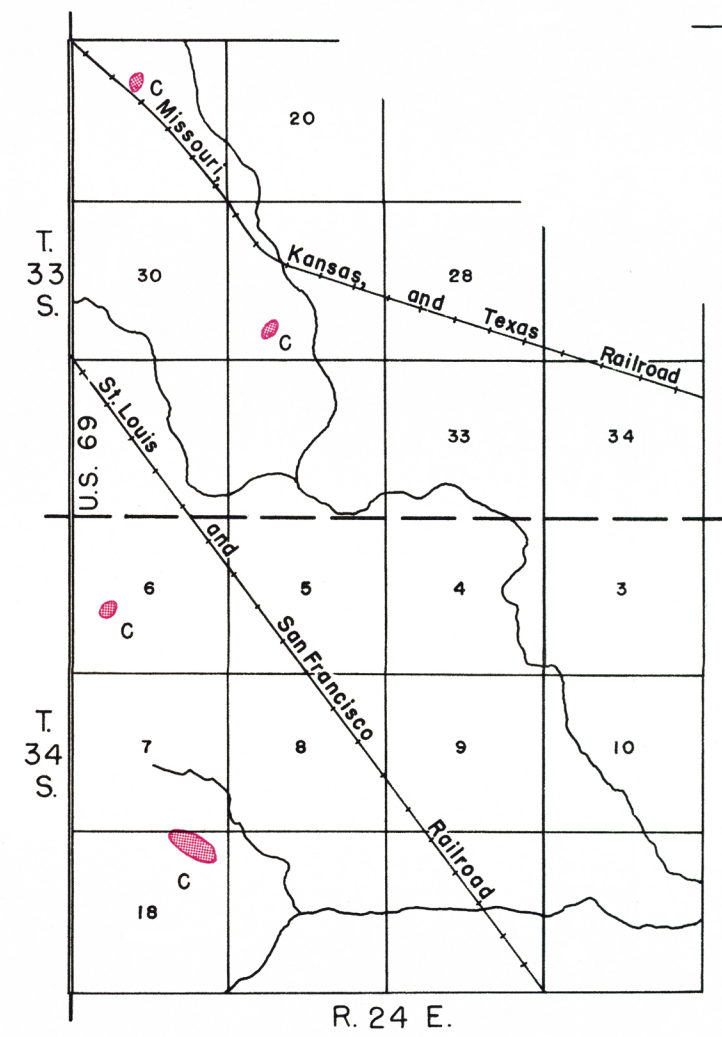

AREAS OF COAL STRIP MINES IN SOUTHEASTERN KANSAS

as of January 1, 1946

State Geological Survey
of Kansas

by G. E. Abernathy

Bulletin 64, Part 4
Plate 1

EXPLANATION

- Mulberry coal bed
- Mulky coal bed
- Bevier coal bed
- Croweburg coal bed
- Mineral coal bed
- Weir-Pittsburg coal bed
- Rowe coal bed
- Columbus coal bed

- drag line
- pyrite concentrating plant
- stripping shovel
- coal washing plant