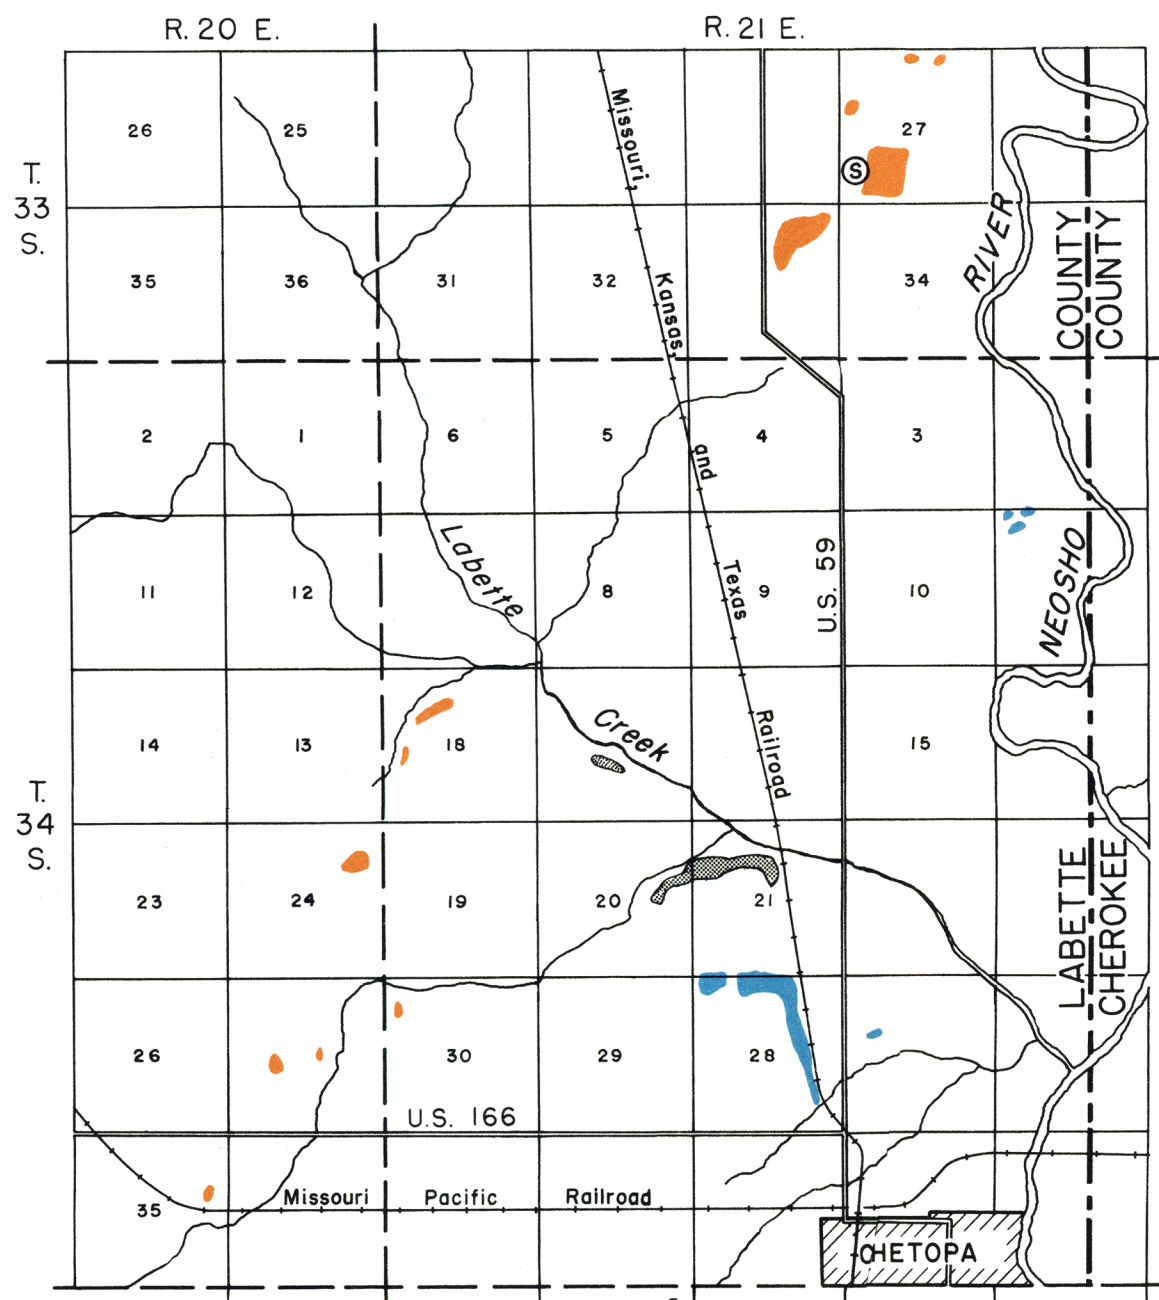

AREAS OF COAL STRIP MINES IN SOUTHEASTERN KANSAS

as of January 1, 1946

State Geological Survey
of Kansas

by G. E. Abernathy

Bulletin 64, Part 4
Plate 1

EXPLANATION

- Mulberry coal bed
- Mulky coal bed
- Bevier coal bed
- Croweburg coal bed
- Mineral coal bed
- Weir-Pittsburg coal bed
- Rowe coal bed
- Columbus coal bed

- drag line
- pyrite concentrating plant
- stripping shovel
- coal washing plant