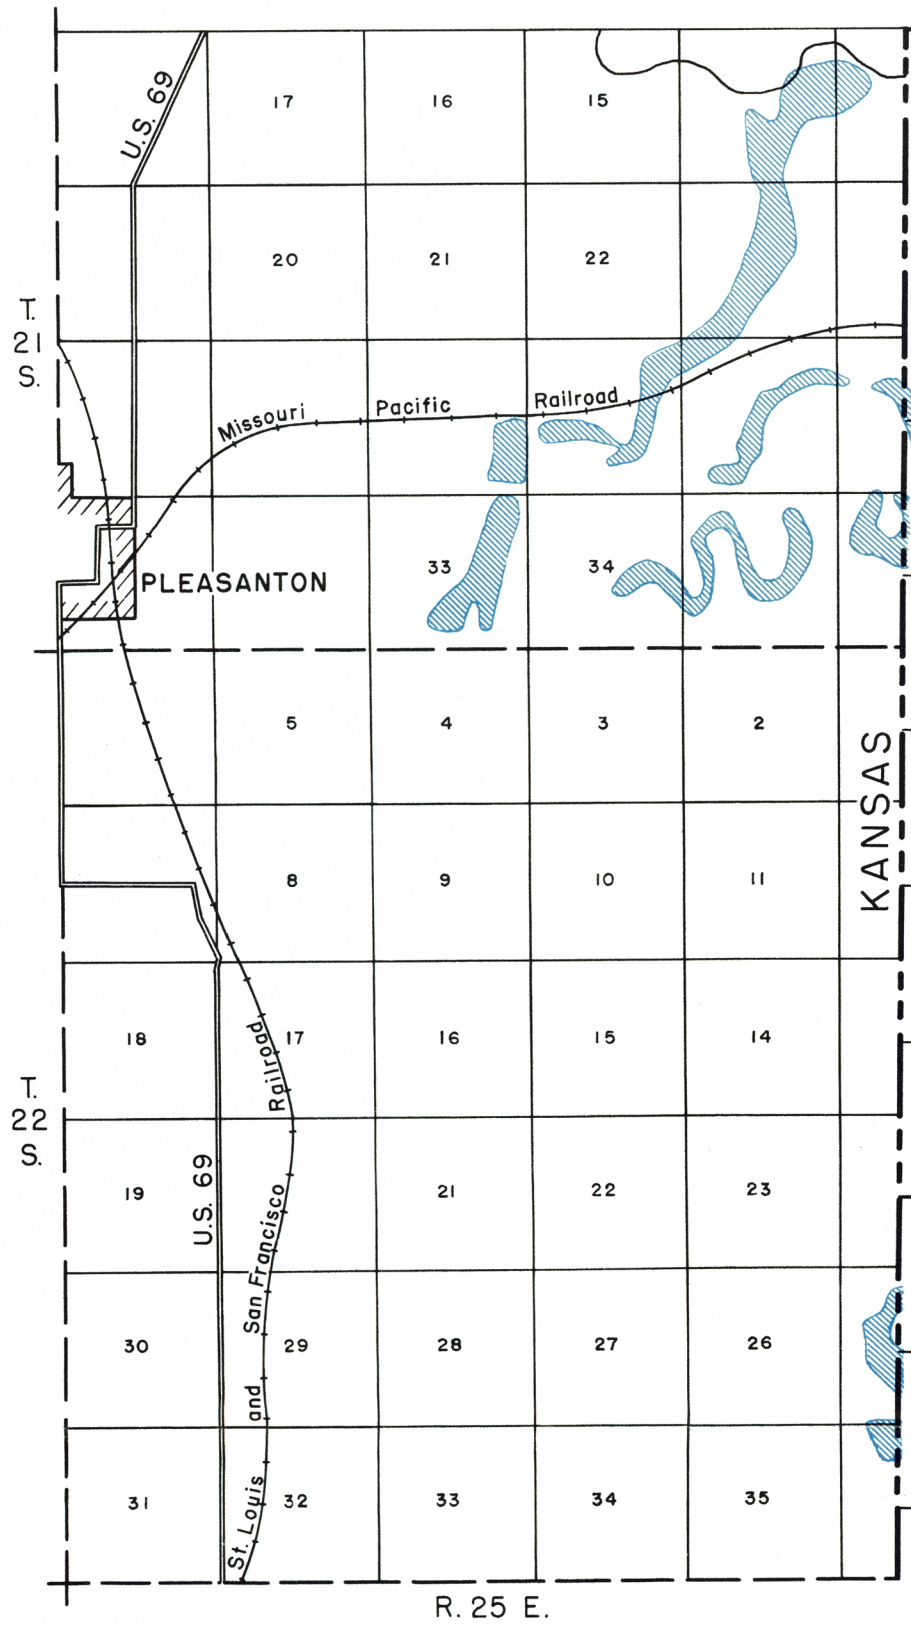

AREAS OF COAL STRIP MINES IN SOUTHEASTERN KANSAS

as of January 1, 1946

State Geological Survey
of Kansas

by G. E. Abernathy

Bulletin 64, Part 4
Plate 1

EXPLANATION

- Mulberry coal bed
- Mulky coal bed
- Bevier coal bed
- Croweburg coal bed
- Mineral coal bed
- Weir-Pittsburg coal bed
- Rowe coal bed
- Columbus coal bed

- drag line
- pyrite concentrating plant
- stripping shovel
- coal washing plant