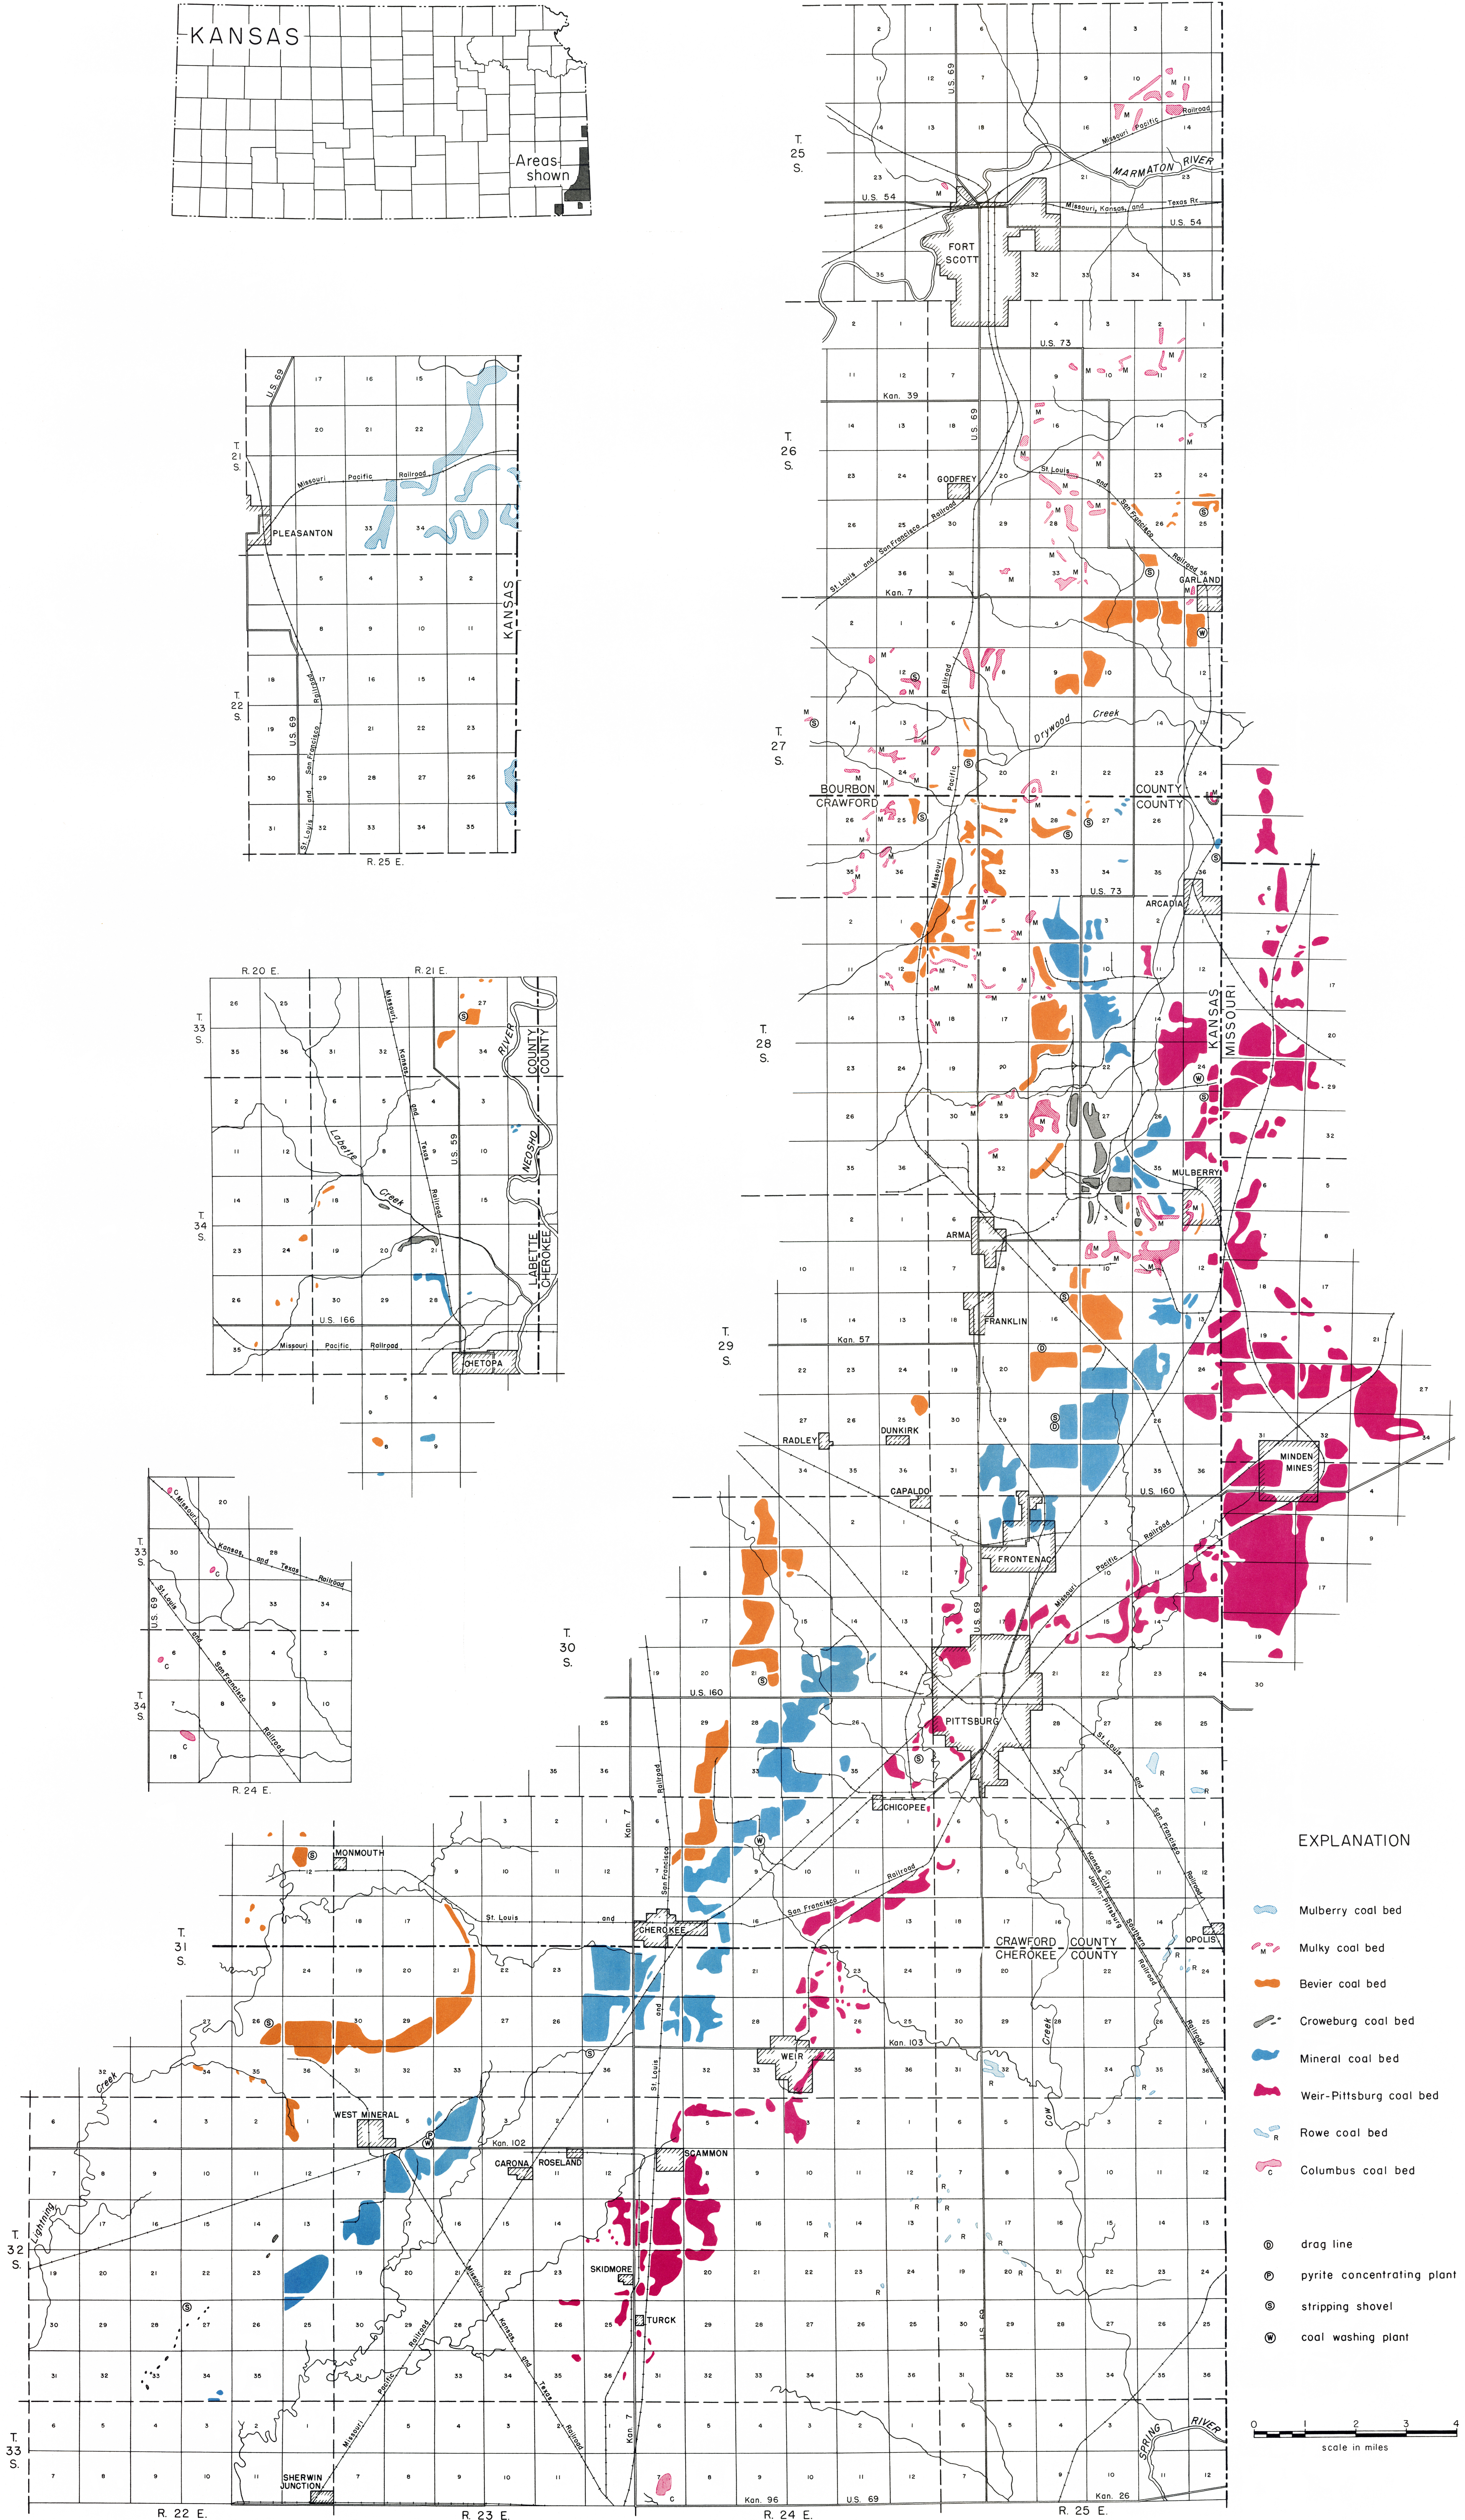

AREAS OF COAL STRIP MINES IN SOUTHEASTERN KANSAS

as of January 1, 1946

State Geological Survey
of Kansas

by G. E. Abernathy

Bulletin 64, Part 4
Plate 1

EXPLANATION

- Mulberry coal bed
- Mulky coal bed
- Bevier coal bed
- Croweburg coal bed
- Mineral coal bed
- Weir-Pittsburg coal bed
- Rowe coal bed
- Columbus coal bed

- drag line
- pyrite concentrating plant
- stripping shovel
- coal washing plant