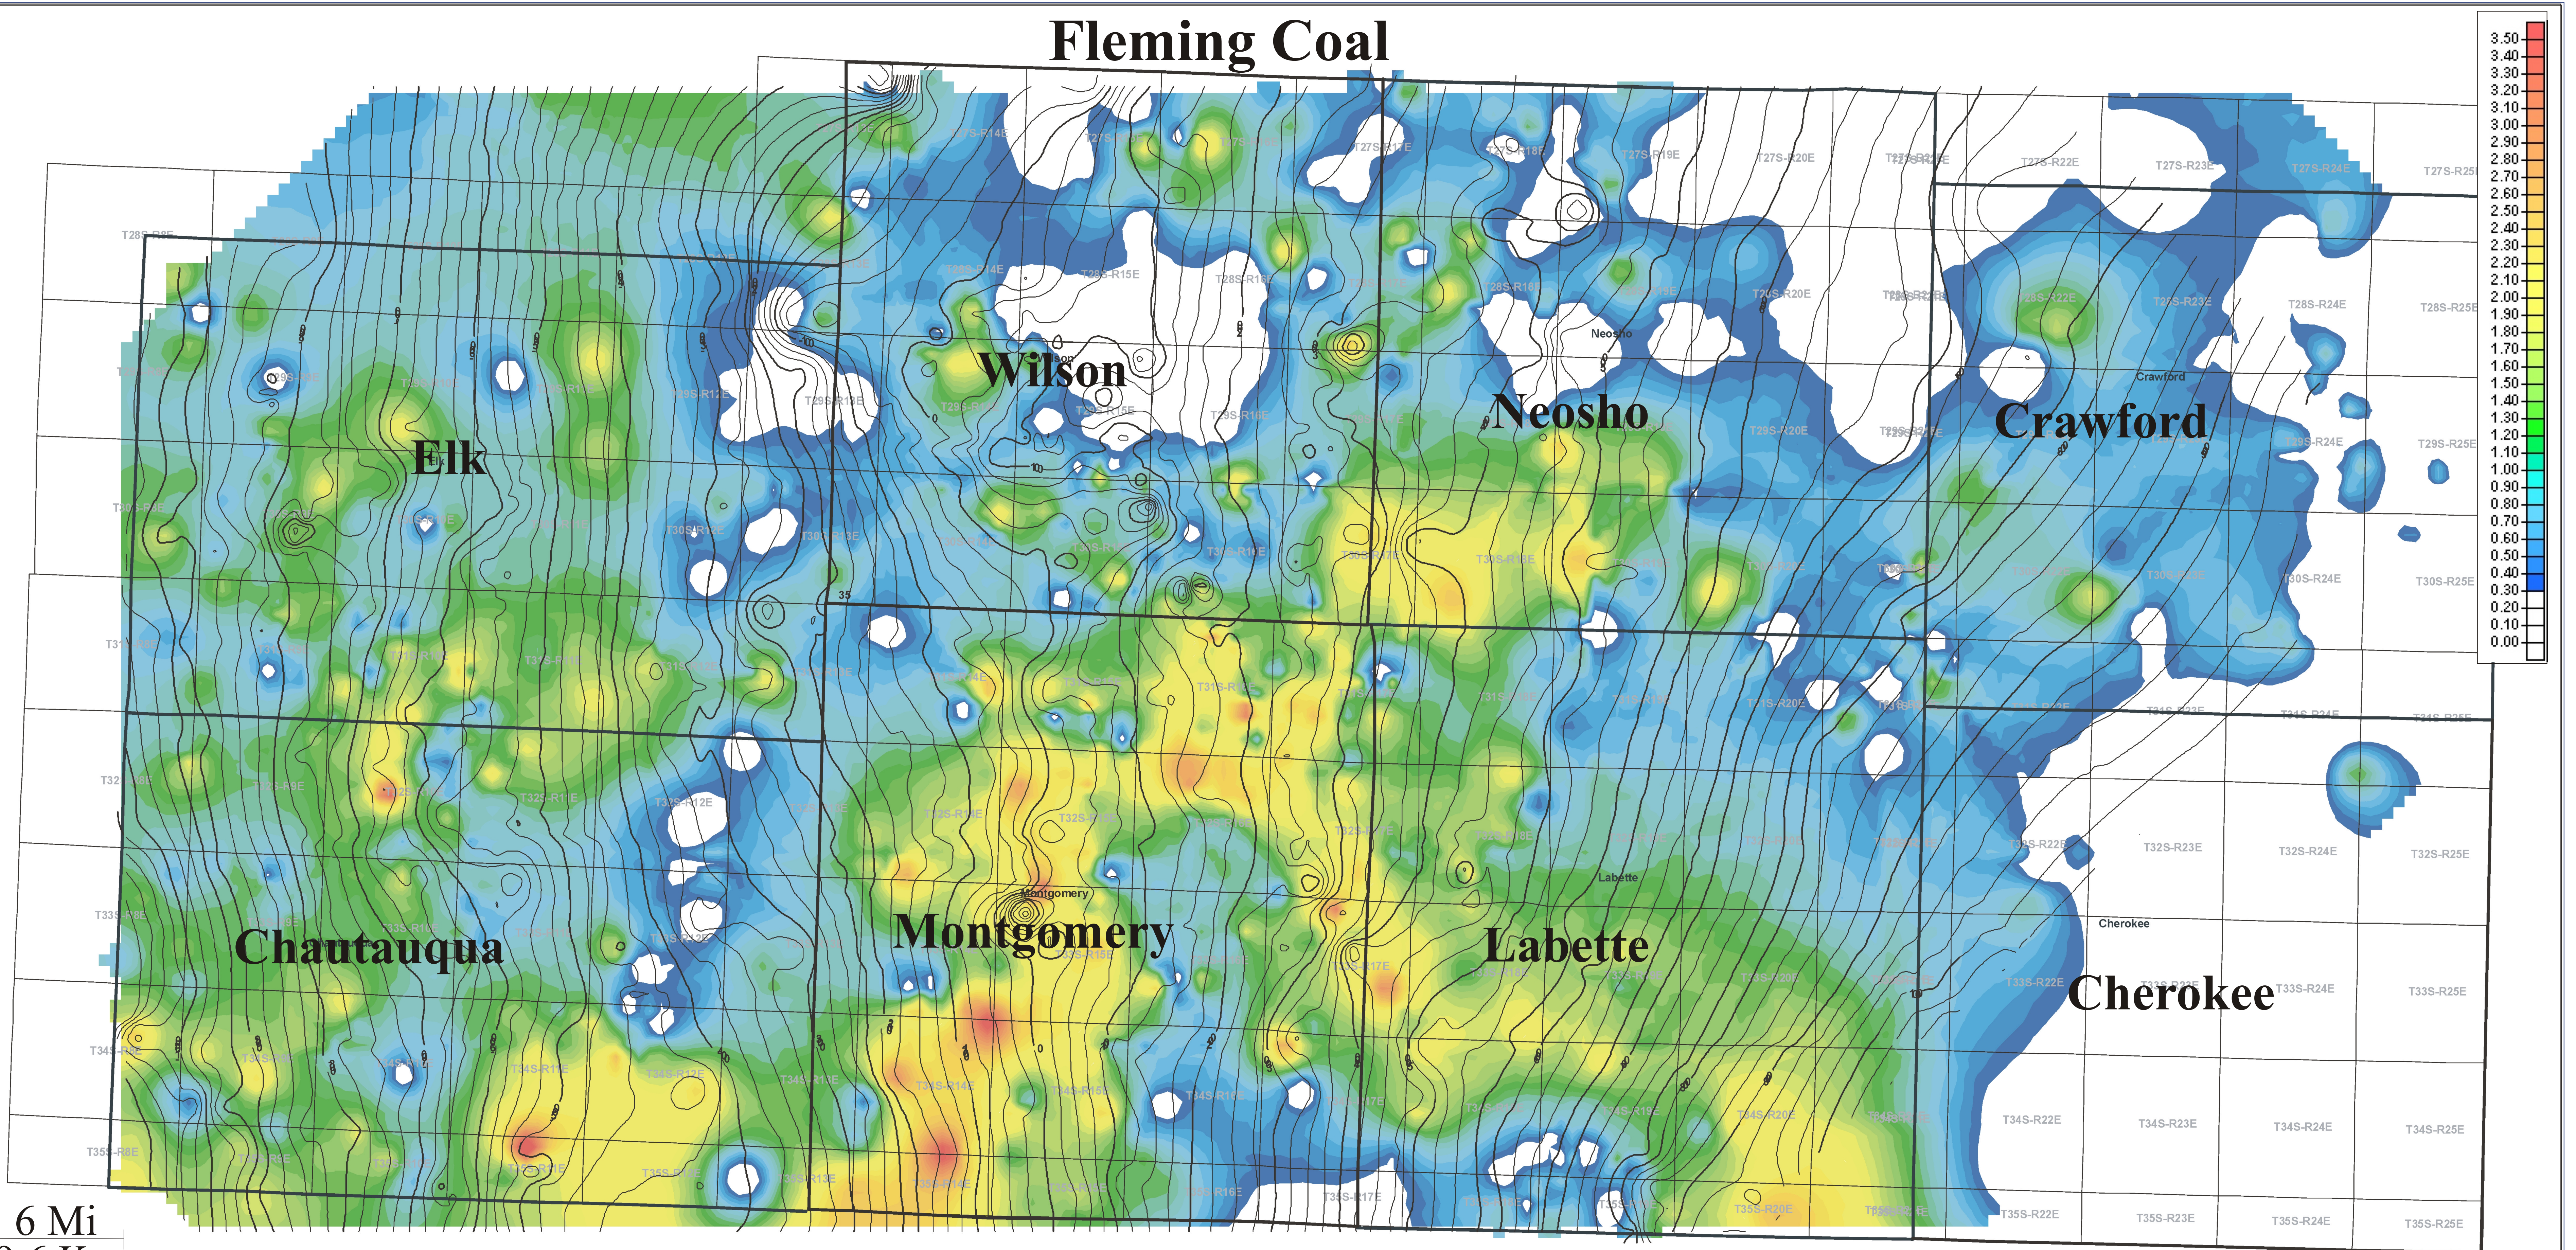

Fleming Coal

6 Mi
9.6 Km

Isopach of Fleming coal (colors) overlain with contours on bottom Fleming coal structure (isopach CI: 0.10ft; structure CI: 25ft)