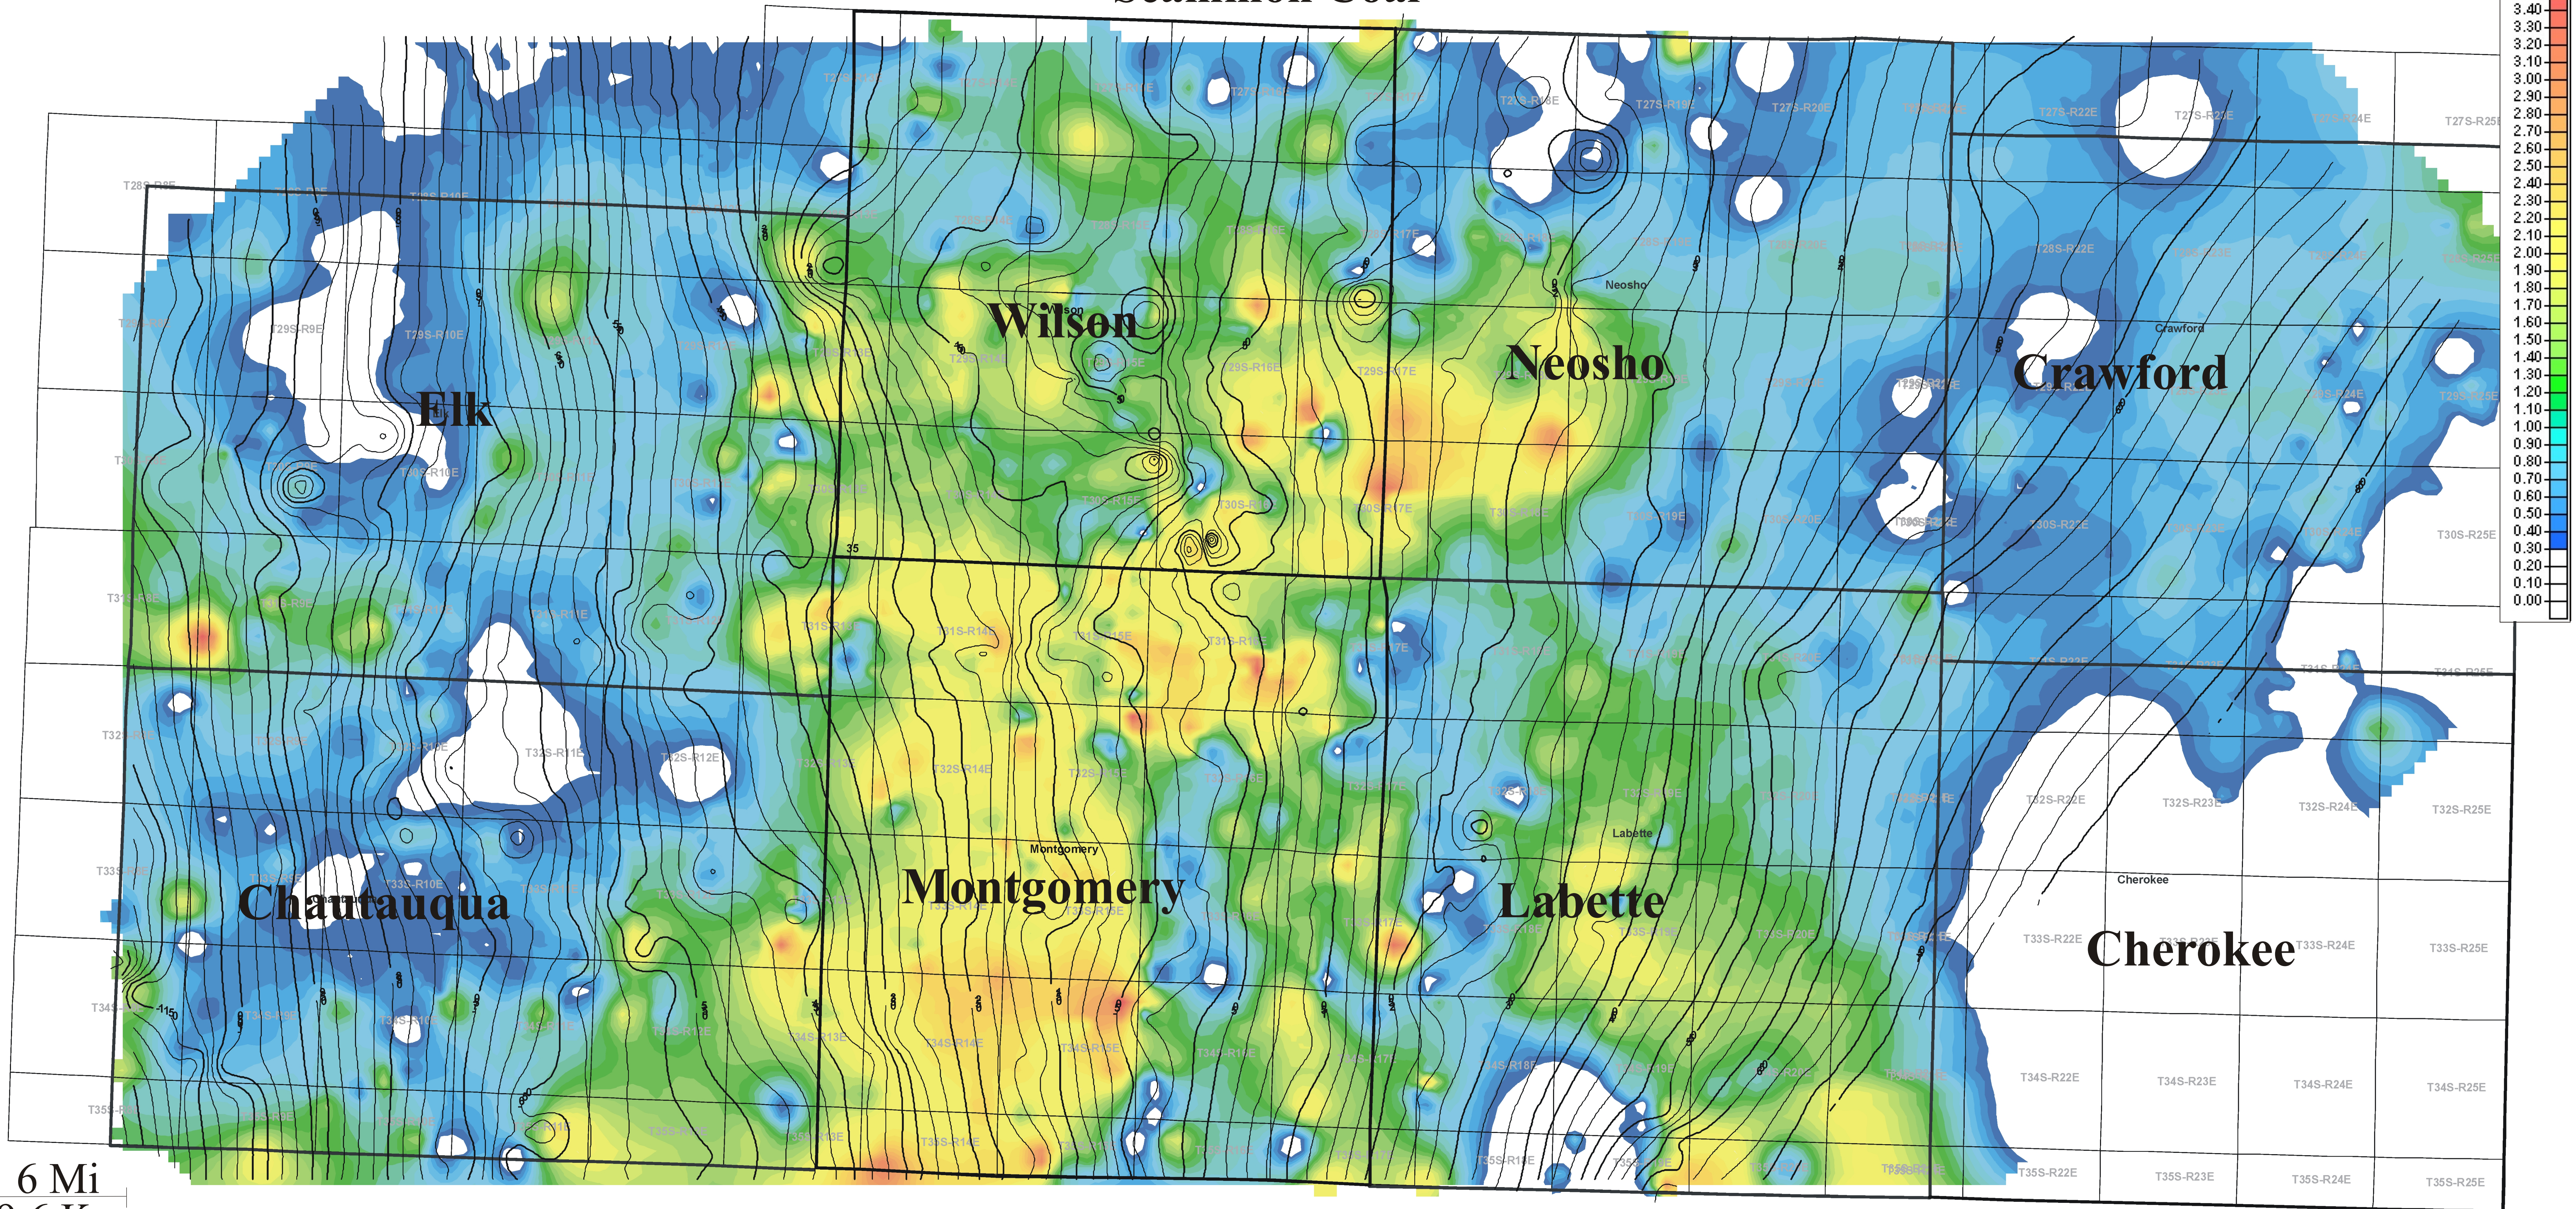

Scammon Coal

6 Mi
9.6 Km

Isopach of Scammon coal (colors) overlain with contours on top Skinner Sandstone structure (isopach CI: 0.10ft; structure CI: 25ft)