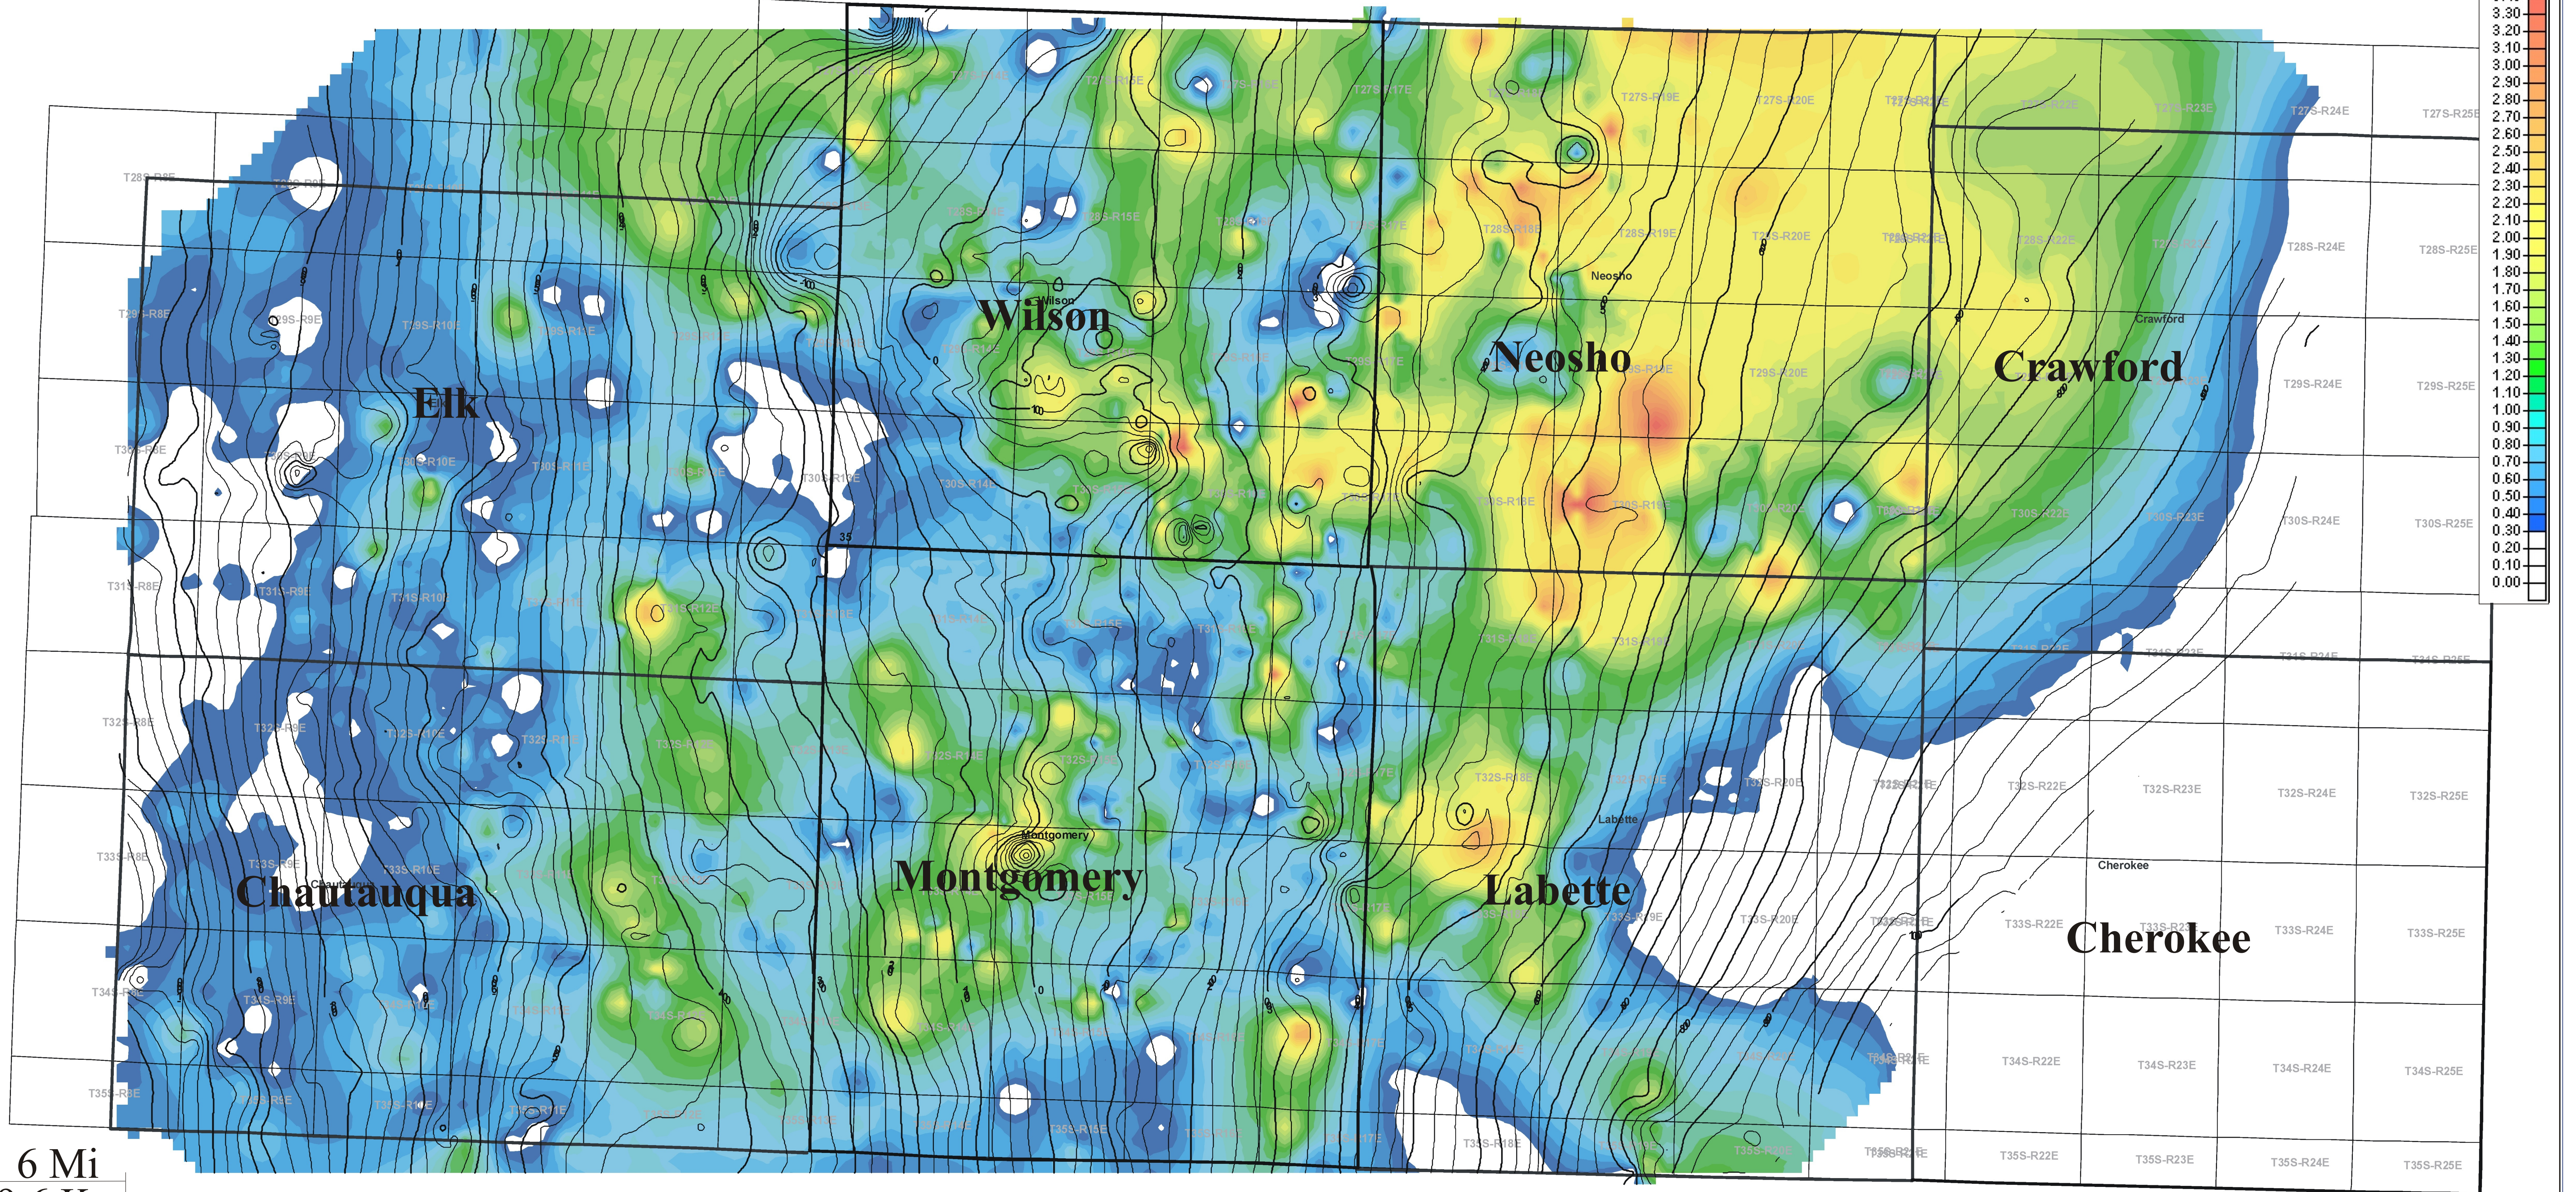

Summit Coal

6 Mi
9.6 Km

Isopach of Summit coal (colors) overlain with contours on top Blackjack Creek Limestone structure (isopach CI: 0.10ft; structure CI: 25ft)