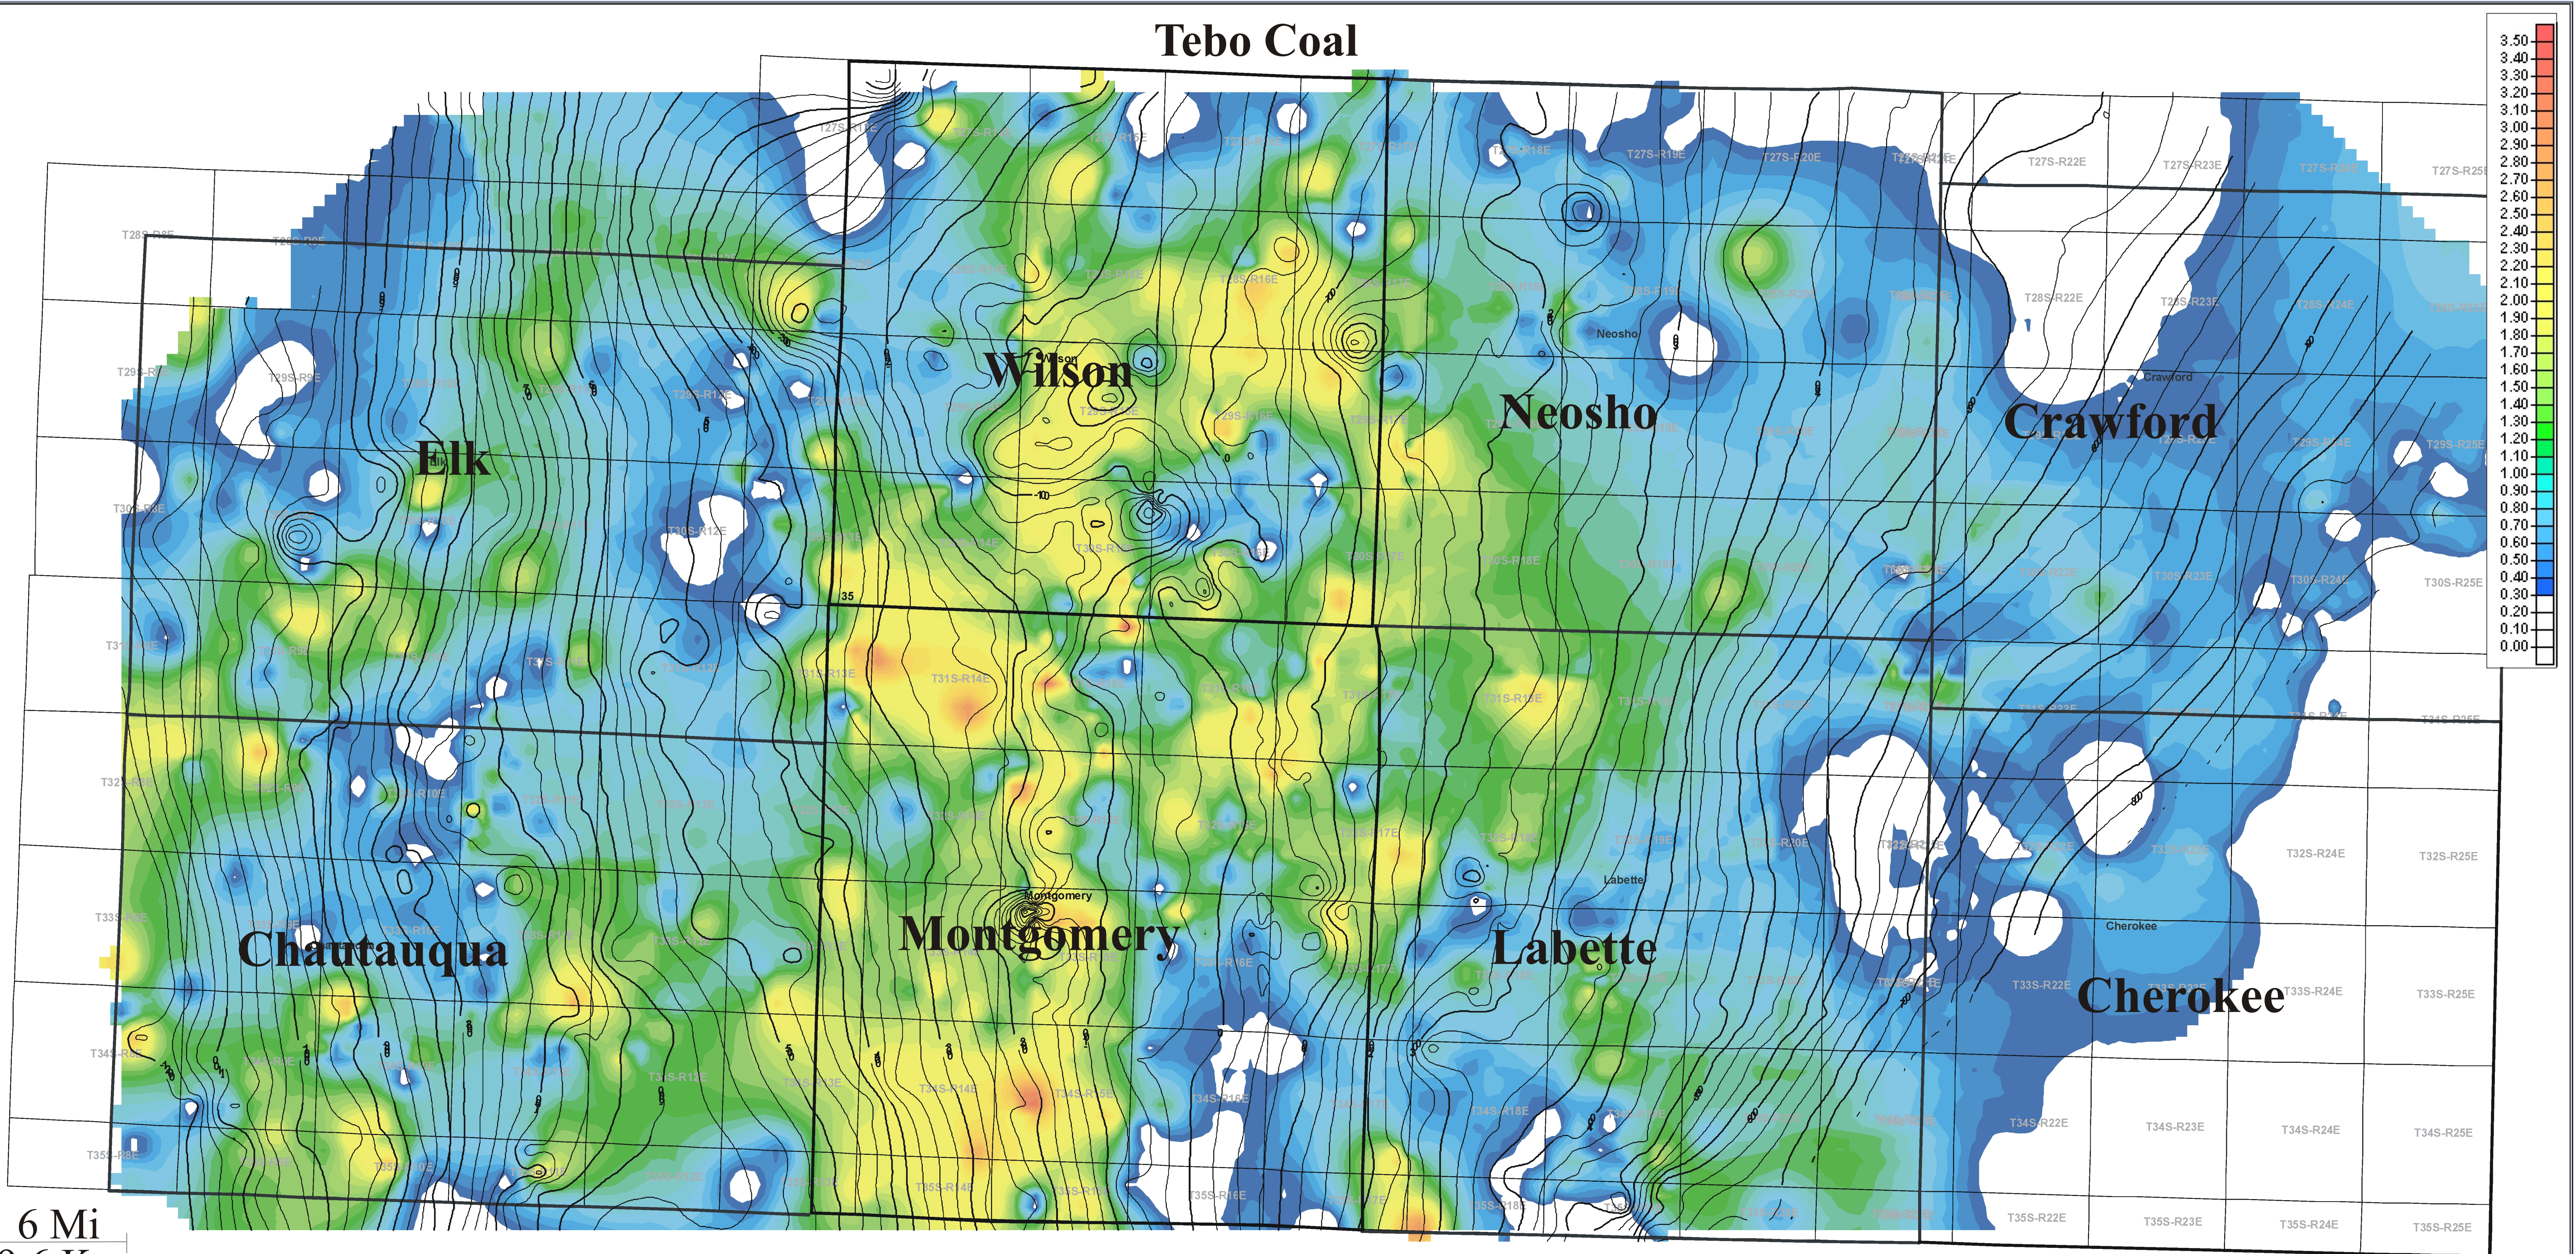

Tebo Coal

6 Mi
9.6 Km

Isopach of Tebo coal (colors) overlain with contours on bottom Tebo coal structure (isopach CI: 0.10ft; structure CI: 25ft)