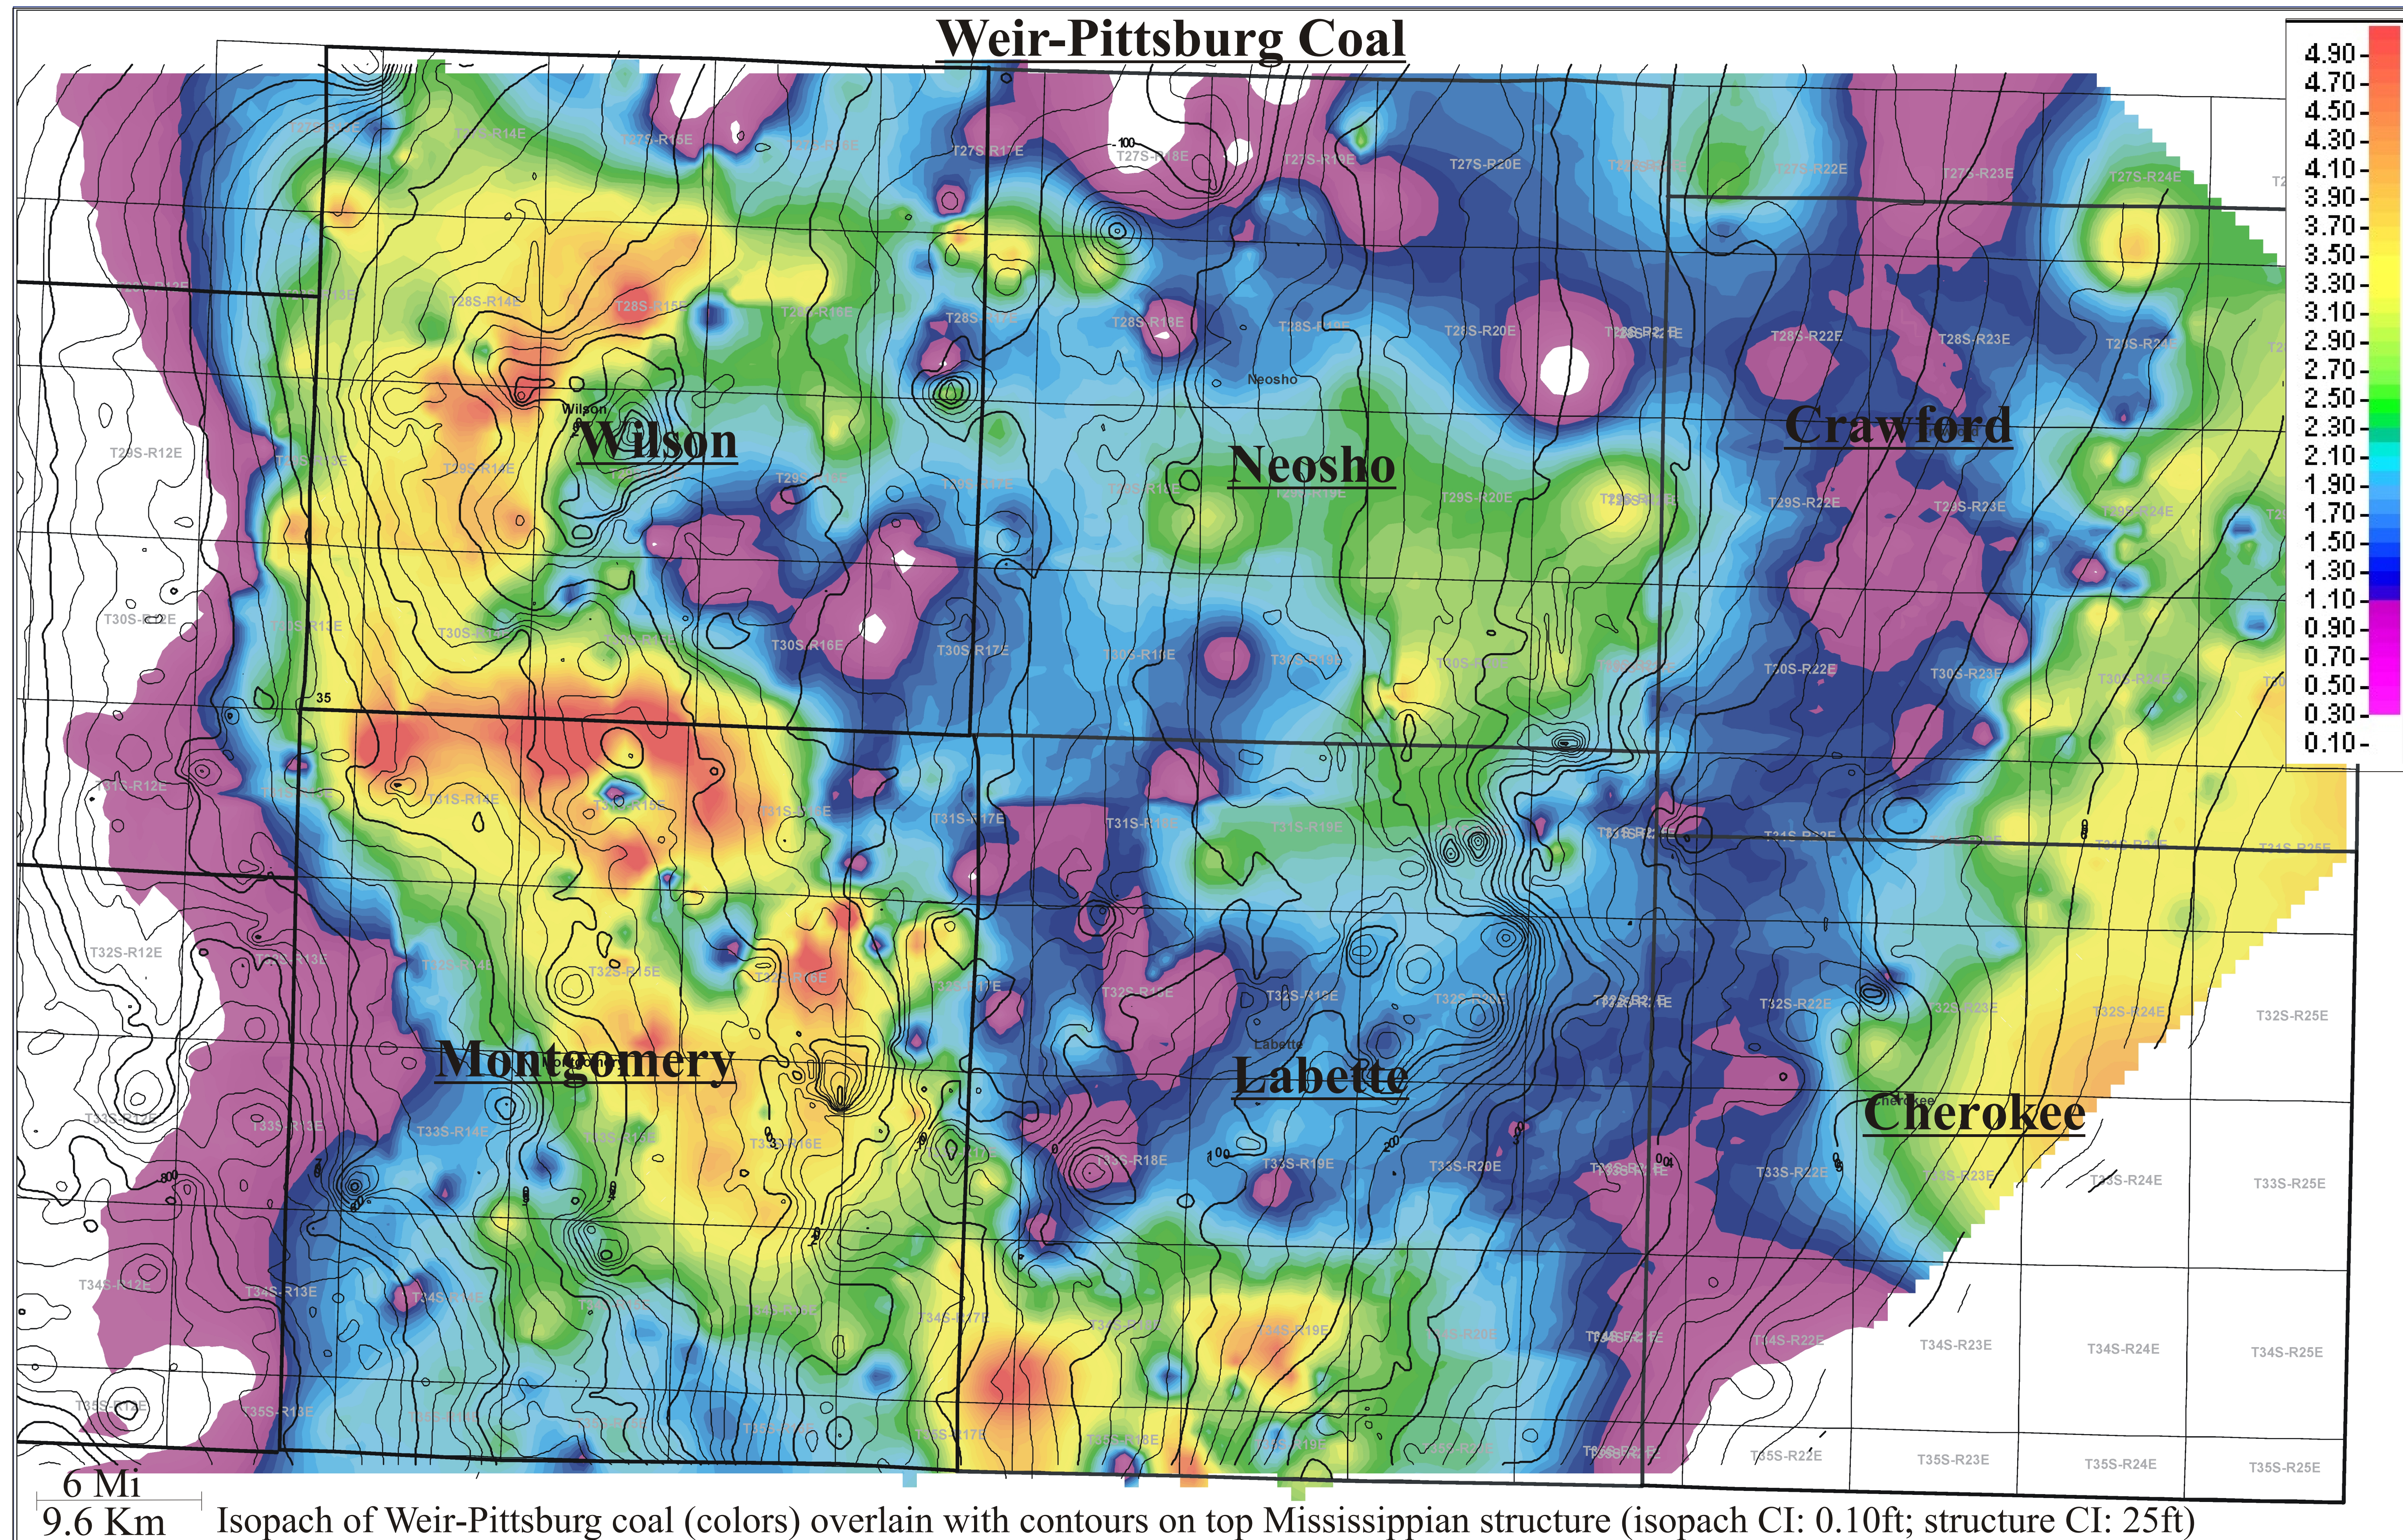

# Weir-Pittsburg Coal

6 Mi  
9.6 Km

Isopach of Weir-Pittsburg coal (colors) overlain with contours on top Mississippian structure (isopach CI: 0.10ft; structure CI: 25ft)