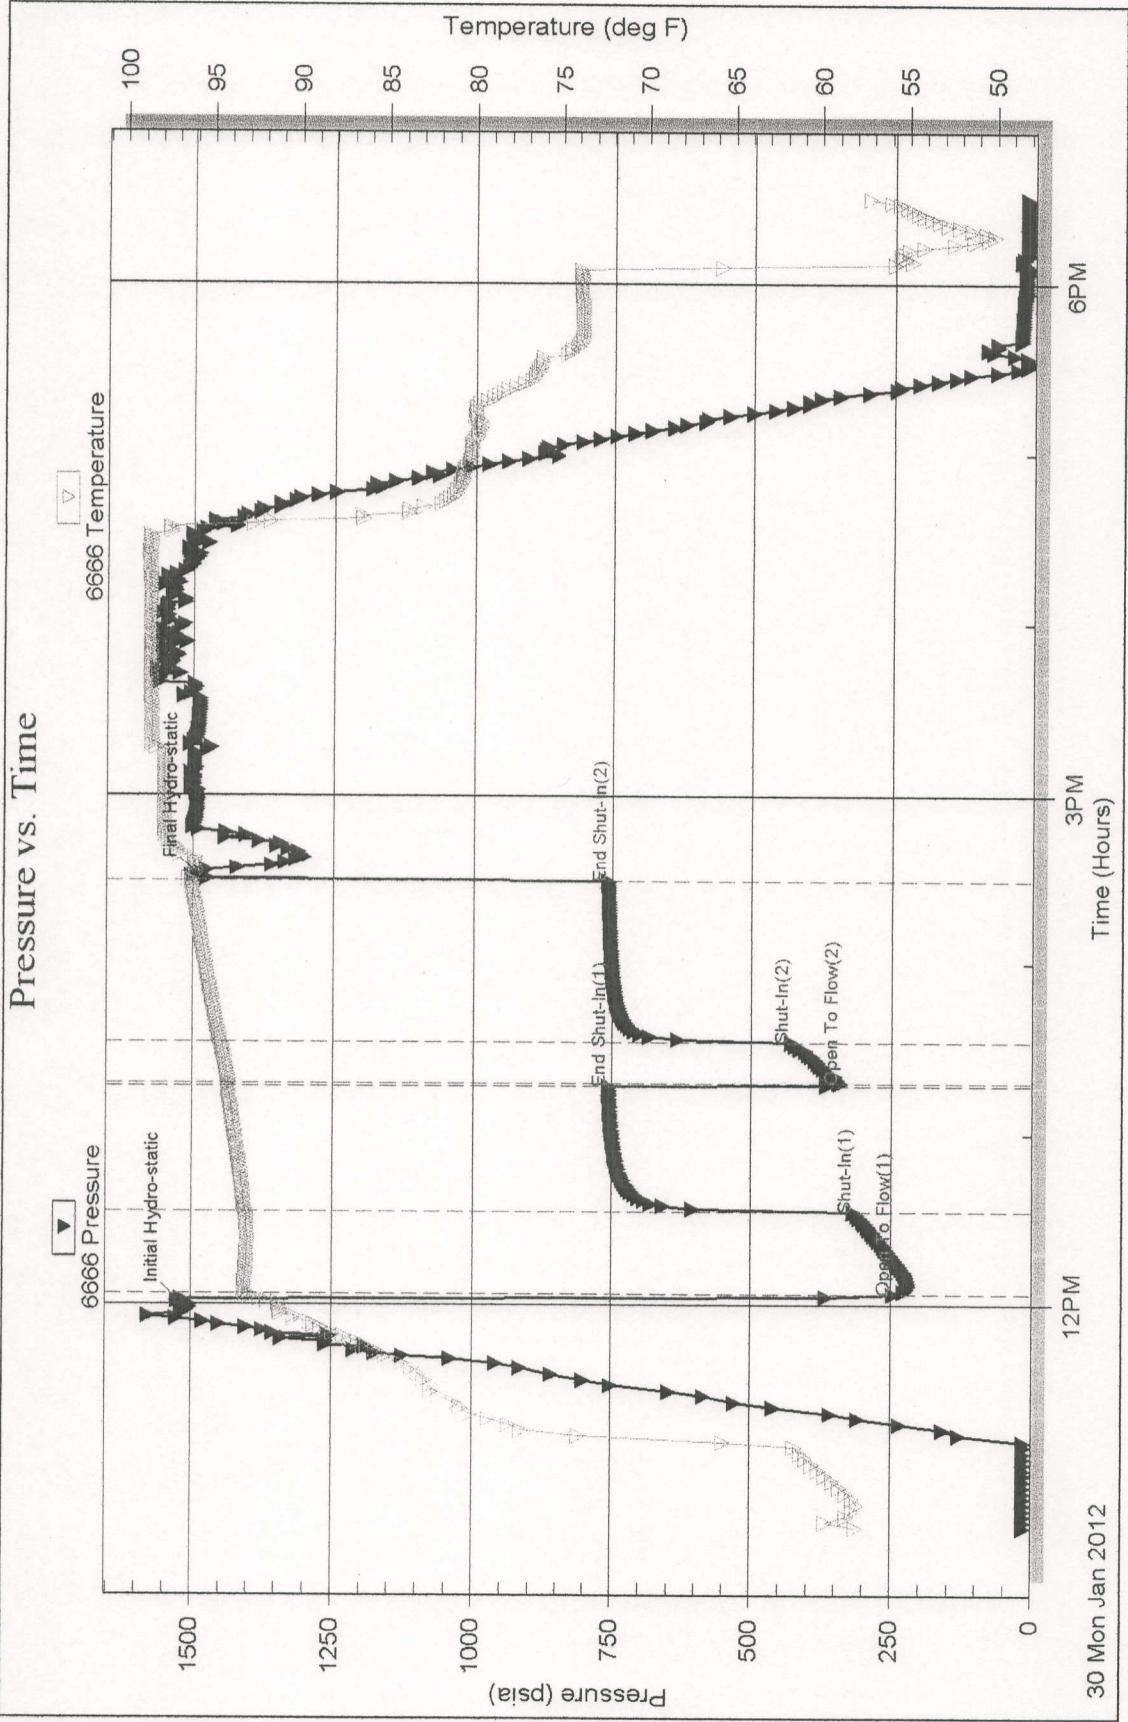

Serial #: 6666

Outside

Carrie Exploration Development

Thomas Farms #C-2

DST Test Number: 2

Pressure vs. Time

Ref. No: 18828

Superior Testers Enterprises LLC