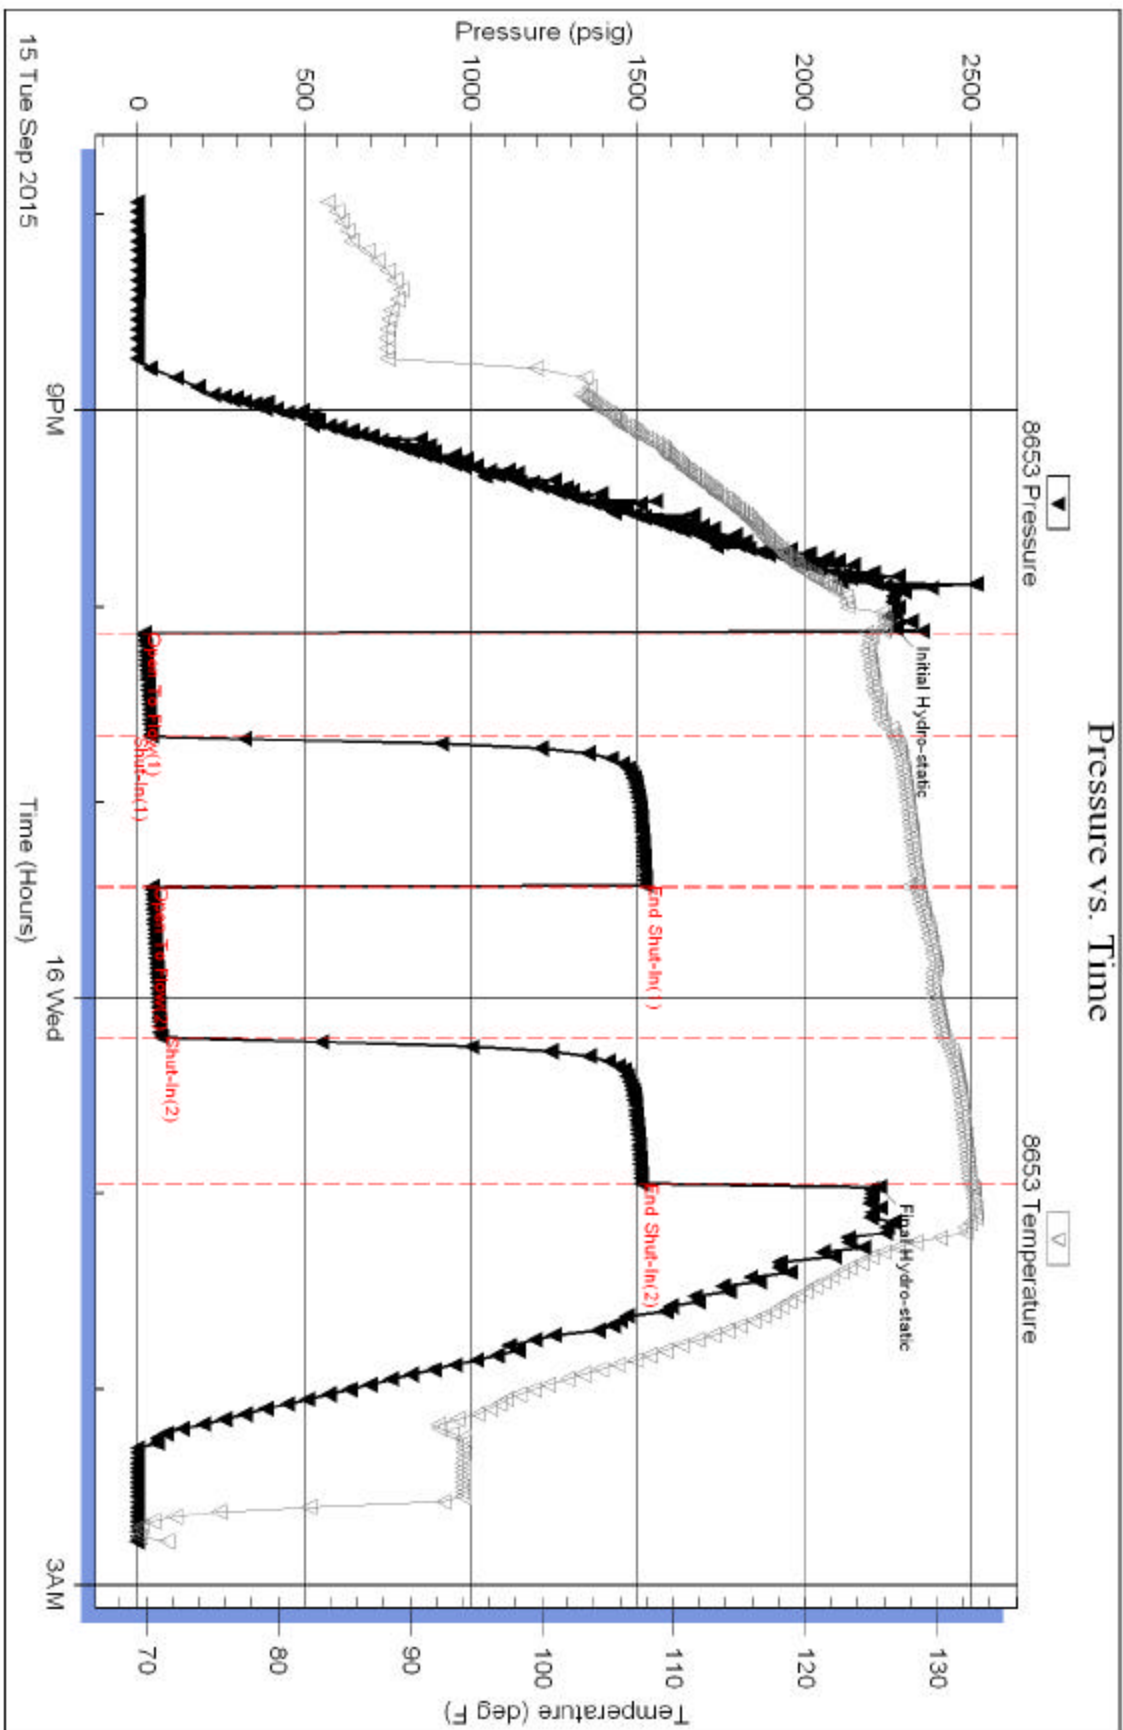

Serial #: 8653

Outside Bickle Energies, LLC

Beaver Creek #35-1

DGT Test Number: 5

Tribble Testing, Inc

Ref. No: 49415

Printed: 2015.09.16 @ 02:56:35